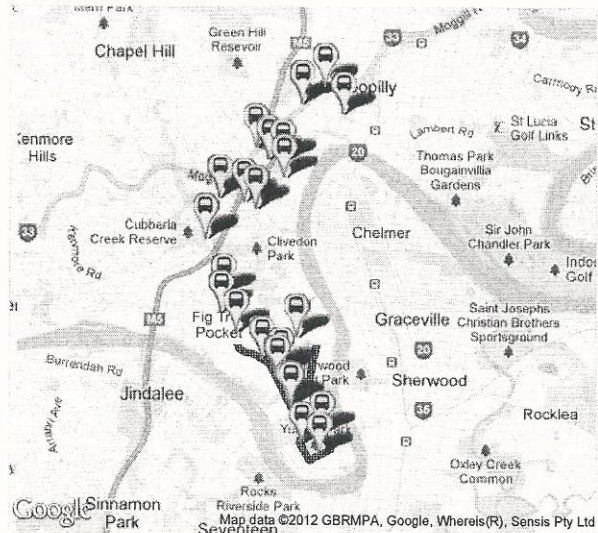

FIG TREE POCKET PRIMARY AND THE GLENLEIGHDEN SCHOOL

KENMORE SOUTH PRIMARY

KENMORE HIGH

3.10pm S700 service

Fig Tree Pocket - Indooroopilly

This trip services stops in zones 2 and 3

Time	Stop description
3.10pm	Cubberla St near Thiesfield St
3.13pm	Gunnin St near Tandawanna Lane, stop 41
3.14pm	Fig Tree Pocket Rd near Serene Pl, stop 41
3.15pm	Fig Tree Pocket Rd near Serene Pl, stop 41a
3.16pm	Fig Tree Pocket Rd near Botticelli St, stop 42A
3.17pm	Fig Tree Pocket Rd at Mandalay, stop 44
3.18pm	Kenny St near Ormsby St, stop 45a
3.20pm	Fig Tree Pocket Rd near Serene Pl, stop 41a
3.21pm	Fig Tree Pocket Rd near Mactier St, stop 41
3.22pm	Fig Tree Pocket Rd at Cubberla Street, stop 40
3.23pm	Fig Tree Pocket Rd at Thiesfield Street, stop 38
3.24pm	Fig Tree Pocket Rd near Kenmore Rd, stop 37
3.25pm	Fig Tree Pocket Rd near Sprenger St, stop 36
3.28pm	Fig Tree Pocket Rd near Centenary Hwy, stop 34
3.29pm	Fig Tree Pocket Rd near Jerrang St, stop 33
3.30pm	Jerrang St near Market St, stop 32
3.31pm	Jesmond Rd near Bunning St
3.35pm	Kate St near Boundary Rd, stop 30
3.35pm	Witton Rd near Kate St, stop 29
3.36pm	Witton Rd near Rennies Rd, stop 28A
3.38pm	Moggill Rd at Chapel Hill, stop 28
3.41pm	Moggill Rd at Indooroopilly School, stop 16
3.42pm	Moggill Rd at Indooroopilly, stop 25
3.45pm	Indooroopilly Shopping Centre station, platform A