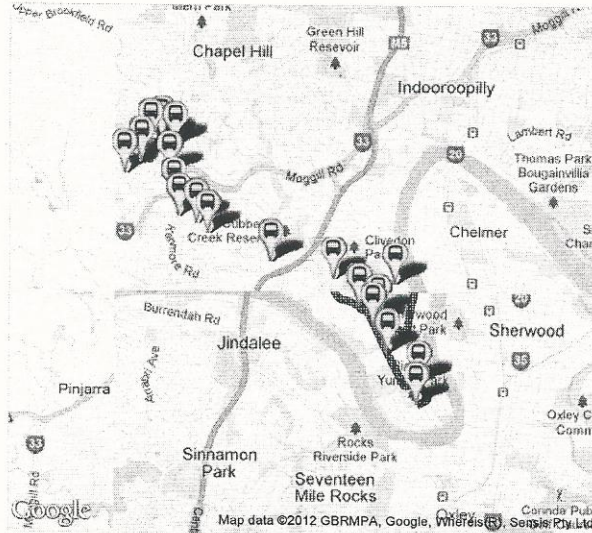

8.09am S700 service

Fig Tree Pocket - Indooroopilly

This trip services stops in zone 3

Time	Stop description
8.09am	Fig Tree Pocket Rd at Mandalay, stop 44
8.09am	Kenny St near Ormsby St, stop 45a
8.10am	Fig Tree Pocket Rd near Serene Pl, stop 41a
8.10am	Fig Tree Pocket Rd near Mactier St, stop 41
8.11am	Cubberla St near Thiesfield St
8.13am	Gunnin St near Tandawanna Lane, stop 41
8.13am	Fig Tree Pocket Rd at Cubberla Street, stop 40
8.14am	Fig Tree Pocket Rd at Thiesfield Street, stop 38
8.17am	Kenmore Rd at Norman Street
8.21am	Kenmore Rd at Sunset Road, stop 45
8.21am	Kenmore Rd at Kenmore South, stop 44
8.21am	Kenmore Rd near Piari St, stop 43
8.21am	Kenmore Rd at Rannoch Street, stop 42
8.22am	Kenmore Rd at Kenmore, stop 41
8.22am	Kenmore Rd at OLR, stop 39/37a
8.23am	Kilkivan Ave at Moggill Road, stop 37a
8.23am	Kilkivan Ave near Rothesay St, stop 38
8.23am	Kilkivan Ave at Pentlay Street, stop 39
8.24am	Kilkivan Ave at Dumbarton Drive, stop 39a